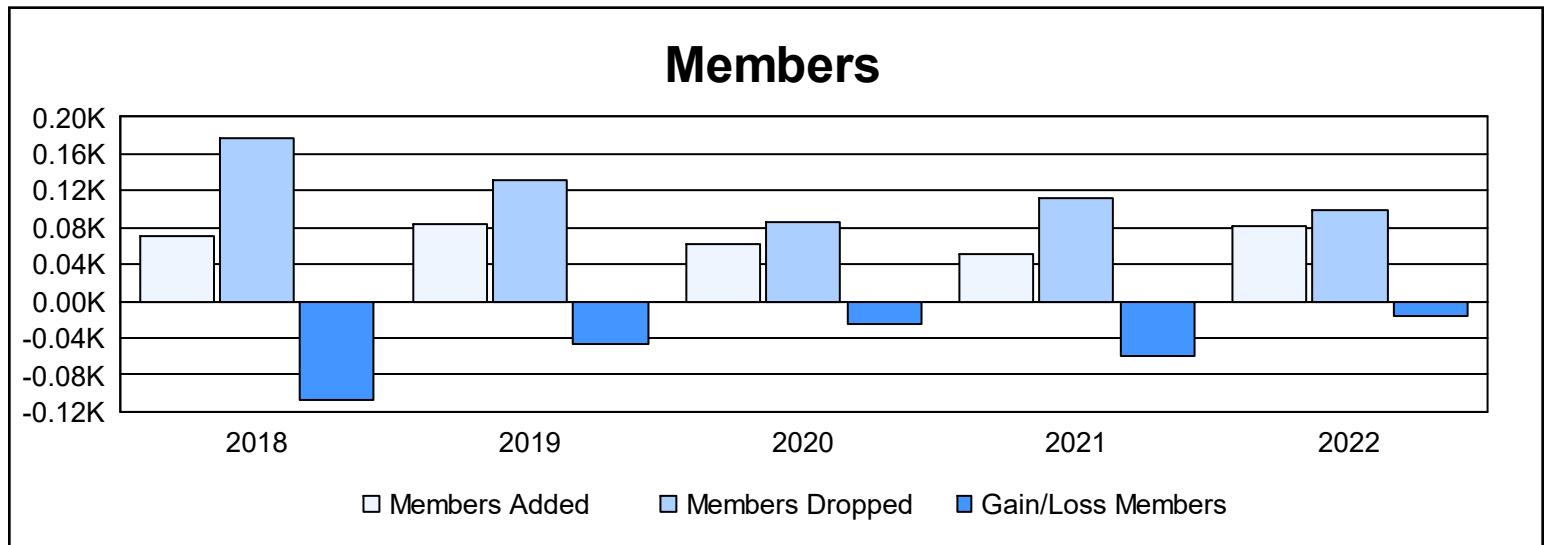

Year	New Clubs	Dropped Clubs	Gain/ Loss Clubs	New Members	Charter Members	Reinstate Members	Transfer Members	Total Member Added	Total Members Dropped	Gain/ Loss Members
2017-2018	0	2	-2	62	0	4	5	71	178	-107
2018-2019	0	2	-2	71	1	3	9	84	131	-47
2019-2020	0	0	0	50	0	3	8	61	86	-25
2020-2021	0	1	-1	48	0	2	2	52	112	-60
2021-2022	0	1	-1	74	0	3	5	82	98	-16
<b>Average</b>	<b>0</b>	<b>1</b>	<b>-1</b>	<b>61</b>	<b>0</b>	<b>3</b>	<b>6</b>	<b>70</b>	<b>121</b>	<b>-51</b>

### Membership Composition June 2022 Cumulative