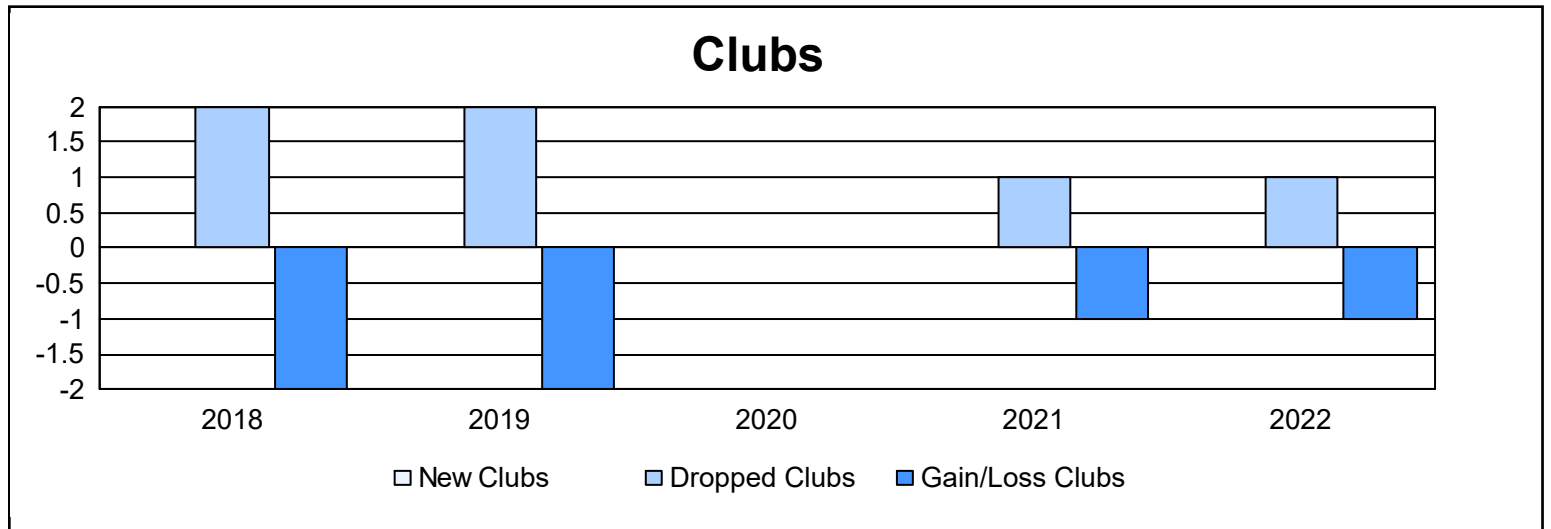

Year	New Clubs	Dropped Clubs	Gain/ Loss Clubs	New Members	Charter Members	Reinstate Members	Transfer Members	Total Member Added	Total Members Dropped	Gain/ Loss Members
2017-2018	0	2	-2	62	0	4	5	71	178	-107
2018-2019	0	2	-2	71	1	3	9	84	131	-47
2019-2020	0	0	0	50	0	3	8	61	86	-25
2020-2021	0	1	-1	48	0	2	2	52	112	-60
2021-2022	0	1	-1	74	0	3	5	82	98	-16
<b>Average</b>	<b>0</b>	<b>1</b>	<b>-1</b>	<b>61</b>	<b>0</b>	<b>3</b>	<b>6</b>	<b>70</b>	<b>121</b>	<b>-51</b>

### Membership Composition June 2022 Cumulative