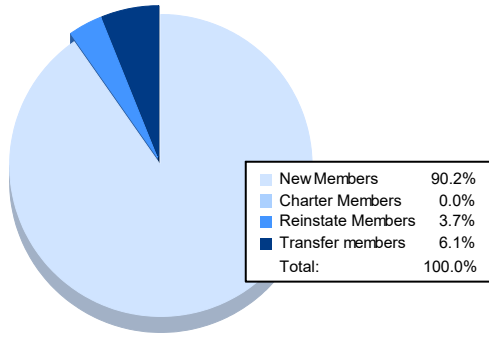

Year	New Clubs	Dropped Clubs	Gain/ Loss Clubs	New Members	Charter Members	Reinstate Members	Transfer Members	Total Member Added	Total Members Dropped	Gain/ Loss Members
2017-2018	0	2	-2	62	0	4	5	71	178	-107
2018-2019	0	2	-2	71	1	3	9	84	131	-47
2019-2020	0	0	0	50	0	3	8	61	86	-25
2020-2021	0	1	-1	48	0	2	2	52	112	-60
2021-2022	0	1	-1	74	0	3	5	82	98	-16
<b>Average</b>	<b>0</b>	<b>1</b>	<b>-1</b>	<b>61</b>	<b>0</b>	<b>3</b>	<b>6</b>	<b>70</b>	<b>121</b>	<b>-51</b>

### Membership Composition June 2022 Cumulative